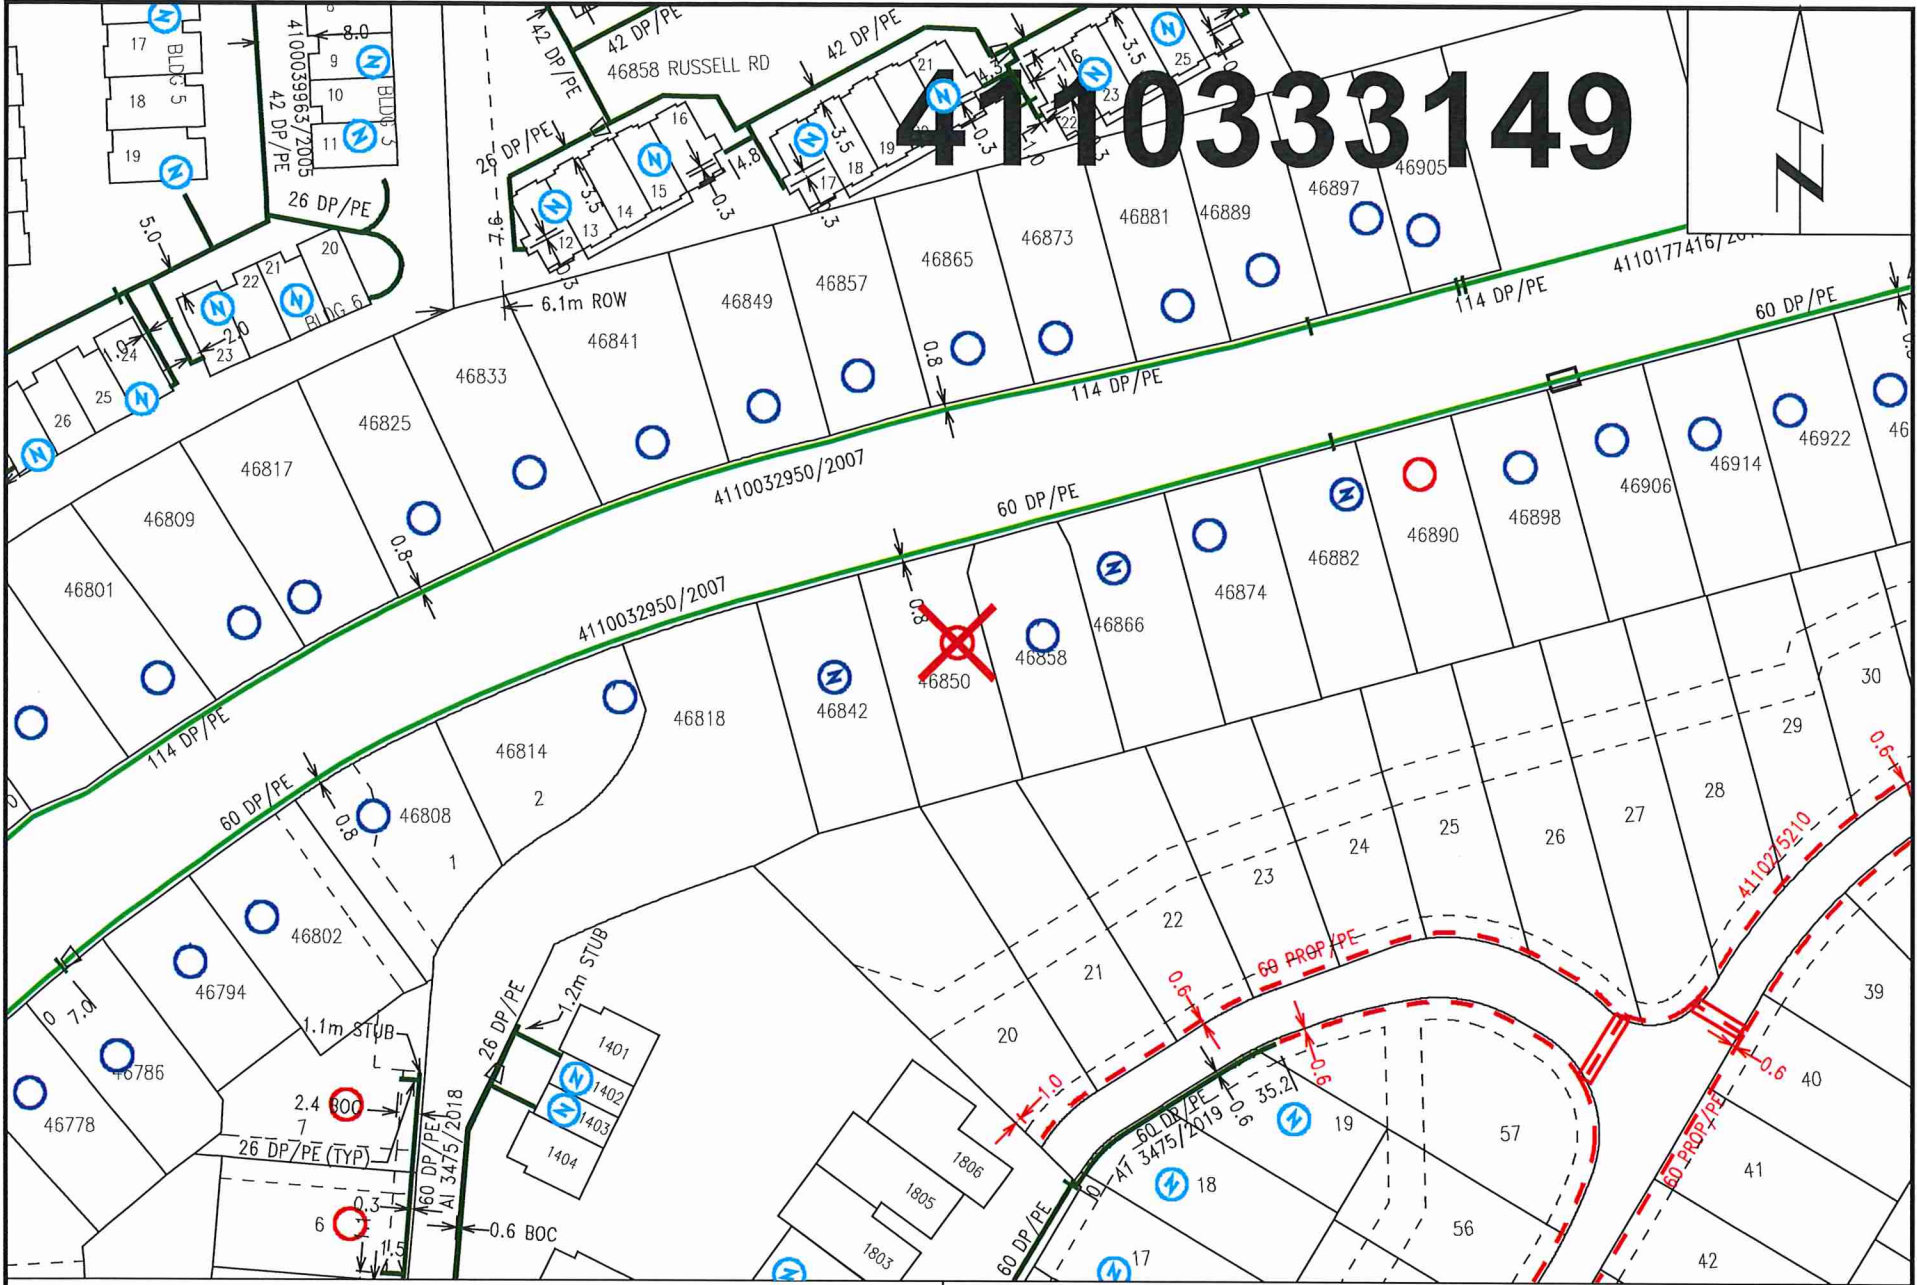

4110333149

Nearest Intersection: Braeside Ave and Dellview St.
Distance from lot to intersection is 413 meters (15 degrees South of West).
View Scale: 1:1000

46850 Sylvan Dr, Chilliwack
Order #: 31080770 Prem #: 10110644 City Limits: Chilliwack
X: 1297540750.00 Y: 462487497.00 Select autotext type 2019/08/06